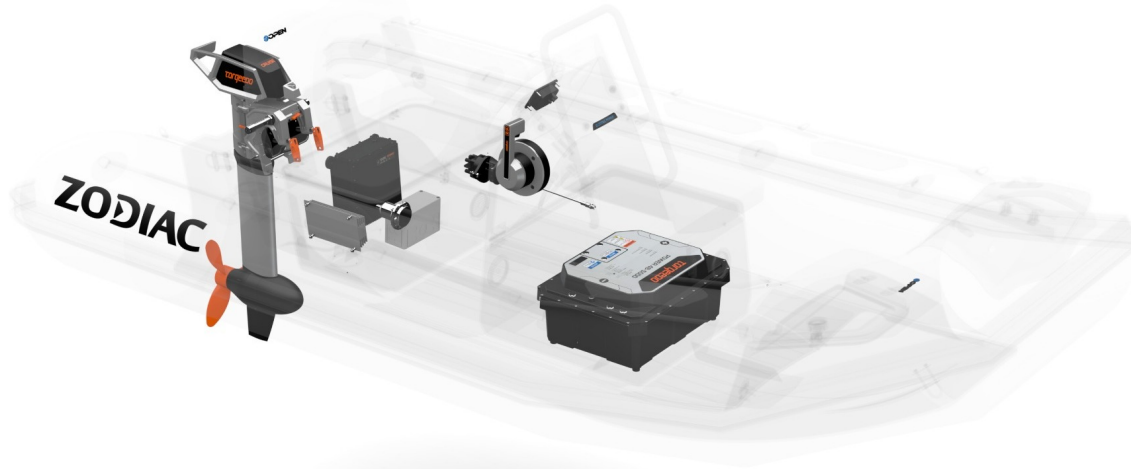

EQUIPAMIENTO ESTÁNDAR

CASCO Y CUBIERTA: Casco de poliéster en V profunda, Cofre delantero + cojín, Pasamanos, Tambucho para el ancla con cerradura, Consola con volante, 1 cornamusa delantera.

CONFORT: 2 conexiones USB, Asa lateral, Banqueta con respaldo trasero basculante, Cofre bajo el banco, Cojín delantero.

Parabrisas, pasamanos.

FLOTADOR: 1 Botalón de poliéster, Conos fishtails, Defensa 100mm, Doble asa, Flotador encolado con parches antiderrapantes, Logo Zodiac en el flotador, Válvulas easy push.

OTROS: Dirección mecánica, Maletín de reparación / manual del propietario.

OPCIONES Y ACCESORIOS

COMODIDAD

Bimini
Escalera lateral

ILUMINACIÓN Y ELECTRÓNICA

Luz blanca de 360° + luz de navegación roja/verde

CASCO Y CUBIERTA

Cargador rápido

Kit de izado
Puente EVA Negro/Gris

OTRO(S)

Red de almacenamiento
Toldo

FACTORY FITTED OPTIONS

Kit de izado